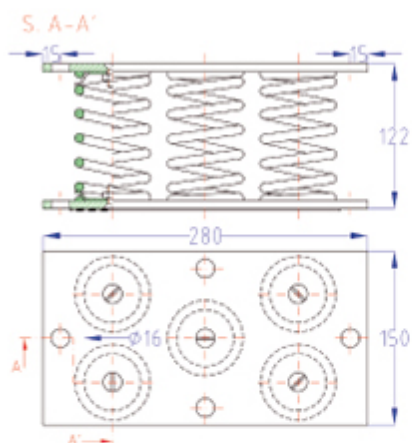

METAL ISOLATZAILEAK**MALGUKI SIMPLEA**5M/6M/9M-INOX (750-3150KG)

	REF / ART.NR	KARGA	GEZI	KONSTANTEA
				kg./cm
5M-INOX	5M750-INOX	750	30±3,0	250,00
	5M1000-INOX	1000	30±3,0	333,33
	5M1250-INOX	1250	30±3,0	416,67
	5M1750-INOX	1750	30±3,0	583,33
6M-INOX	6M900-INOX	900	30±3,0	300,00
	6M1200-INOX	1200	30±3,0	400,00
	6M1500-INOX	1500	30±3,0	500,00
	6M2100-INOX	2100	30±3,0	700,00
9M-INOX	9M1350-INOX	1350	30±3,0	450,00
	9M1800-INOX	1800	30±3,0	600,00
	9M2250-INOX	2250	30±3,0	750,00
	9M3150-INOX	3150	30±3,0	1050,00

5M

6M

9M