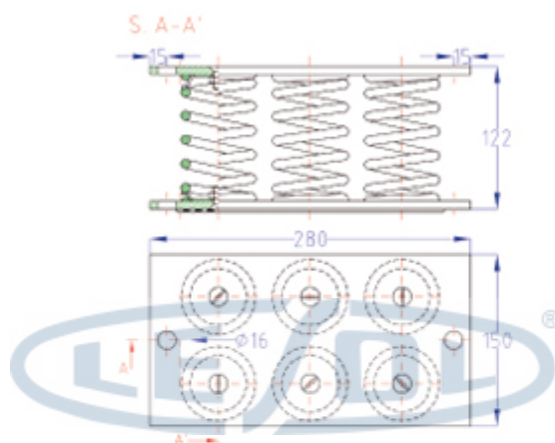

METAL ISOLATZAILEAK**MALGUKI SIMPLEA**5M/6M/9M-INOX (750-3150KG)

	REF / ART.NR	KARGA	GEZI	KONSTANTEA
				kg./cm
5M-INOX	5M750-INOX	750	30±3,0	250,00
	5M1000-INOX	1000	30±3,0	333,33
	5M1250-INOX	1250	30±3,0	416,67
	5M1750-INOX	1750	30±3,0	583,33
6M-INOX	6M900-INOX	900	30±3,0	300,00
	6M1200-INOX	1200	30±3,0	400,00
	6M1500-INOX	1500	30±3,0	500,00
	6M2100-INOX	2100	30±3,0	700,00
9M-INOX	9M1350-INOX	1350	30±3,0	450,00
	9M1800-INOX	1800	30±3,0	600,00
	9M2250-INOX	2250	30±3,0	750,00
	9M3150-INOX	3150	30±3,0	1050,00

6M